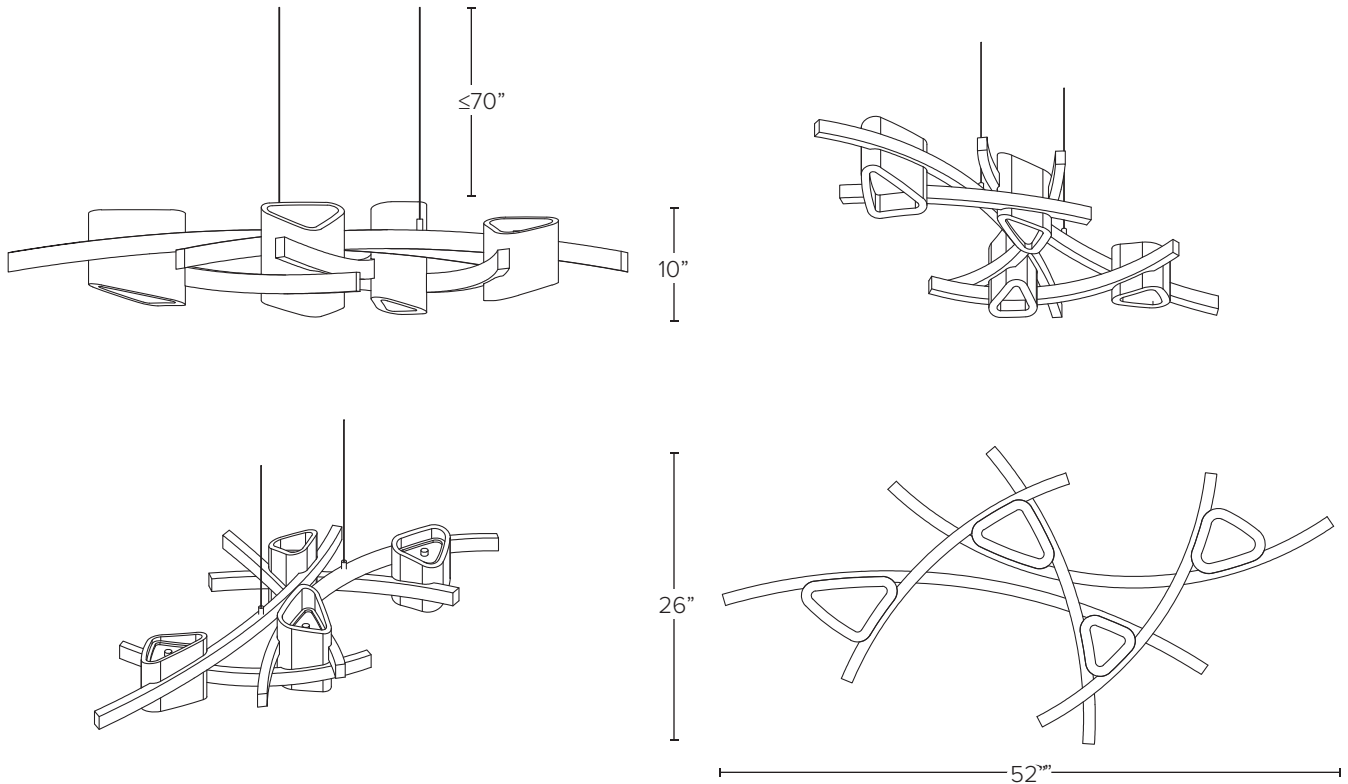

OVUUD

SECANT (i)

Dimensions

(L) 52" x (W) 26" x (H) 10"
Customization available

Drop Height

Up to 70"
Can be field cut

Fixture Weight

14 lbs

Lead Time

13-15 weeks

Materials

Ash, Steel, Brass

Wood Finish

Standard: White Wash (as shown)
Alternative: See Swatch

Illumination

LED Color Temp: 2700K or 3000K
CRI: 90+
Light Output: 3500 Lumens
Dimming: TRIAC Dimmer

Power

Input Power: 120 VAC
Output Power: 24 VDC
Total Power Consumption: 51 Watts