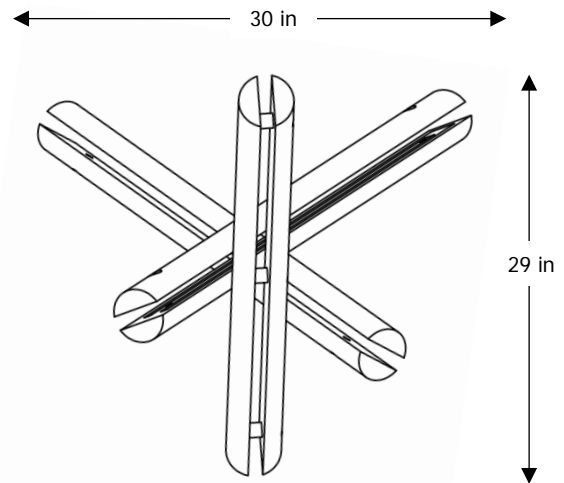

OVUUD

info@ovuud.com | 215-593-5636

LEAM

Dimensions

(H) 67 in x (L) 30 in x (D) 29 in

Weight

Large: 35 lb

Materials

Oak, Brass

Wood Finishes

See Swatch

LED Illumination

Color Temp – 2700k, 3000K
Lifetime Rating – 50,000+ Hours
Light Output: 6,500 Lumens

Power & Dimmer

Input Voltage 120 VAC
Output Voltage 24 VDC
Large Power Consumption 76 Watts
Dimmable with Floor Dimmer Switch