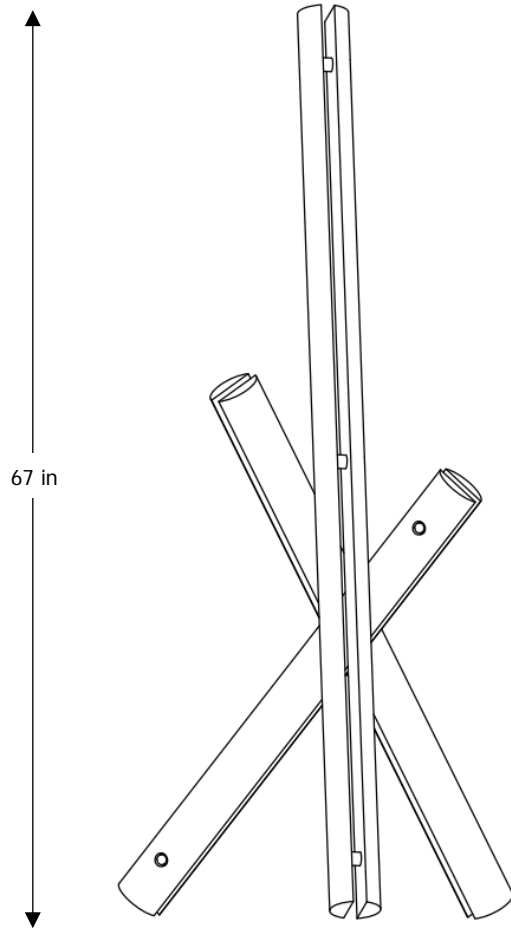

OVUUD

info@ovuud.com | 215-593-5636

LEAM

Dimensions

(H) 67 in x (L) 30 in x (D) 29 in

Weight

Large: 35 lb

Materials

Oak, Brass

Wood Finishes

See Swatch

LED Illumination

Color Temp – 2700k, 3000K
Lifetime Rating – 50,000+ Hours
Light Output: 6,500 Lumens

Power & Dimmer

Input Voltage 120 VAC
Output Voltage 24 VDC
Large Power Consumption 76 Watts
Dimmable with Floor Dimmer Switch